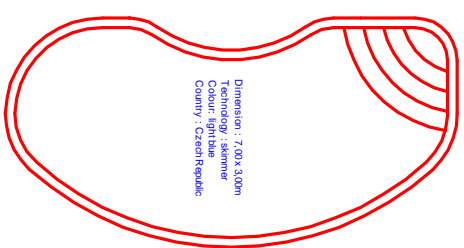

ARDEA POOLS selection of shapes 4/4